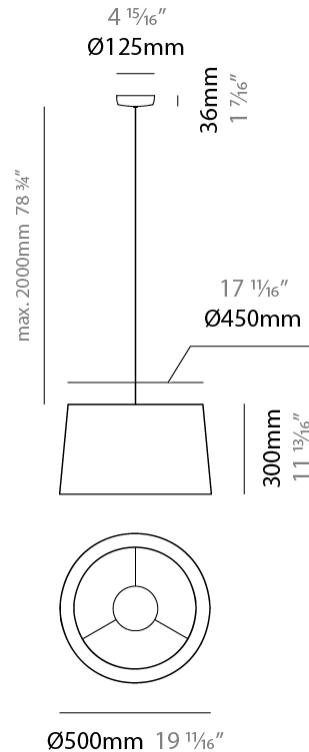

DRUM SUSPENSION

D111060-

base number   Finish Options   Finish Options

1. To build a product code in our configurator select the specify button on the base model # product page
2. To build a manual product code on this datasheet choose from the options listed below in blue font and add the suffix to the base model #

GENERAL

Series: Drum
Brand: Ole
Division: Design
Mounting Type: Suspension
Mounting Location: Ceiling
Subcategory: Up/Down Light

PHYSICAL

Shape: Drum
Diameter (mm): 500
Diameter (in): 19 11/16
Height (mm): 300
Height (in): 11 13/16
Max. Overall Height (mm): 2300
Max. Overall Height (in): 90 9/16
Light Distribution: Direct / Indirect
Weight (kg): 2.8
Weight (lbs): 6.2
Fixture Finish: BEI / BLK / BLU / COG / DGN / GRY / MRN / MOC / MUS / OLV / SIL / STN / TER / WHI
Holder Finish: BLK
Fixture Material: Fabric Cord / Metal
Cable Details: 2000mm Cable
Upon Request: Other fabric cord colors available upon request (see downloadable finish chart)

ELECTRICAL

Number of Lamps: 1
Lamp Type: LED Retrofit
Lamp Shape: A19
Bulb Included: Bulb Not Included
Max. Wattage Per Lamp (W): 15
Lamp Base: E26
Input Voltage (V): 120
Upon Request: 277Vac / GU24

LED

OPTICAL

RATINGS AND CERTIFICATIONS

Certified By: Certified for North American Standards
IP rating: IP20